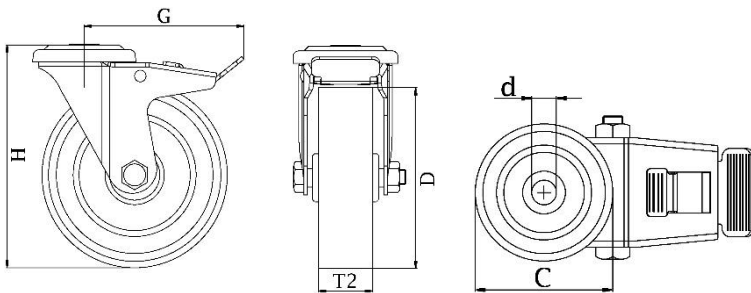

*"Experts in Specialist
Wheels & Tyres"*

PRODUCT INFORMATION

300-Series Bolt Hole Castor

Thermoplastic polyurethane on nylon centre wheel

| | |
|--------------------------------|---------------------|
| Part number: | 634100 |
| Wheel diameter (D): | 80mm |
| Tread width (T2): | 32mm |
| Tread hardness: | 94° Shore A |
| Wheel bearing: | Single ball bearing |
| Top plate diameter (C): | 71mm |
| Bolt hole (d): | 10.5mm |
| Brake pedal radius (G): | 105mm |
| Overall height (H): | 108mm |
| Load capacity 3km/h: | 150kg |
| Rolling resistance: | Very good |
| Operating noise: | Good |
| Floor preservation: | Good |