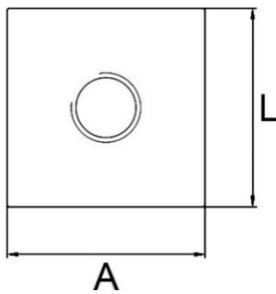

*"Experts in Specialist
Wheels & Tyres"*

PRODUCT INFORMATION

Stainless Steel Threaded Welding Plate

Material: Stainless steel (AISI 304/A2, 1.4301).

Part number:	53010
Plate size (A x L):	30x30mm
Thread size (D):	M10
Thickness (B):	3mm
Max load:	355kg