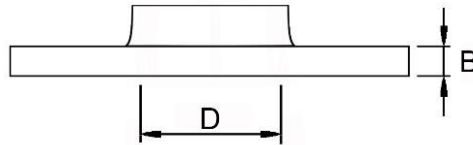

*"Experts in Specialist
Wheels & Tyres"*

PRODUCT INFORMATION

Stainless Steel Threaded Welding Plate

Material: Stainless steel (AISI 304/A2, 1.4301).

Part number:	53010
Plate size (A x L):	30x30mm
Thread size (D):	M10
Thickness (B):	3mm
Max load:	355kg