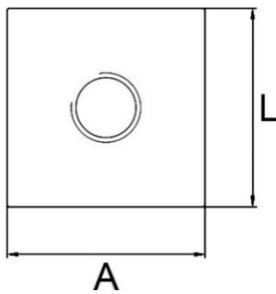

*"Experts in Specialist
Wheels & Tyres"*

PRODUCT INFORMATION

Stainless Steel Threaded Welding Plate

Material: Stainless steel (AISI 304/A2, 1.4301).

Part number:	53012
Plate size (A x L):	30x30mm
Thread size (D):	M12
Thickness (B):	3mm
Max load:	370kg