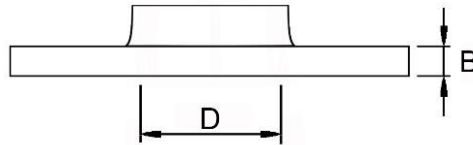

*"Experts in Specialist
Wheels & Tyres"*

PRODUCT INFORMATION

Stainless Steel Threaded Welding Plate

Material: Stainless steel (AISI 304/A2, 1.4301).

Part number:	53012
Plate size (A x L):	30x30mm
Thread size (D):	M12
Thickness (B):	3mm
Max load:	370kg