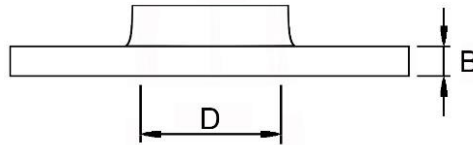

*"Experts in Specialist
Wheels & Tyres"*

PRODUCT INFORMATION

Stainless Steel Threaded Welding Plate

Material: Stainless steel (AISI 304/A2, 1.4301).

Part number:	54012
Plate size (A x L):	40x40mm
Thread size (D):	M12
Thickness (B):	3mm
Max load:	310kg