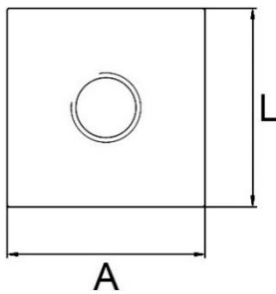

*"Experts in Specialist
Wheels & Tyres"*

PRODUCT INFORMATION

Stainless Steel Threaded Welding Plate

Material: Stainless steel (AISI 304/A2, 1.4301).

Part number:	54012
Plate size (A x L):	40x40mm
Thread size (D):	M12
Thickness (B):	3mm
Max load:	310kg