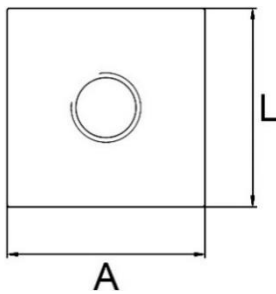

*"Experts in Specialist
Wheels & Tyres"*

PRODUCT INFORMATION

Stainless Steel Threaded Welding Plate

Material: Stainless steel (AISI 304/A2, 1.4301).

Part number:	54016
Plate size (A x L):	40x40mm
Thread size (D):	M16
Thickness (B):	3mm
Max load:	560kg