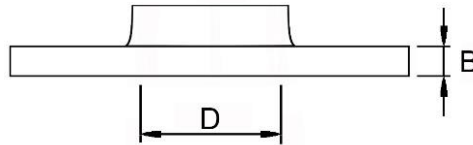

*"Experts in Specialist
Wheels & Tyres"*

PRODUCT INFORMATION

Stainless Steel Threaded Welding Plate

Material: Stainless steel (AISI 304/A2, 1.4301).

Part number:	54016
Plate size (A x L):	40x40mm
Thread size (D):	M16
Thickness (B):	3mm
Max load:	560kg