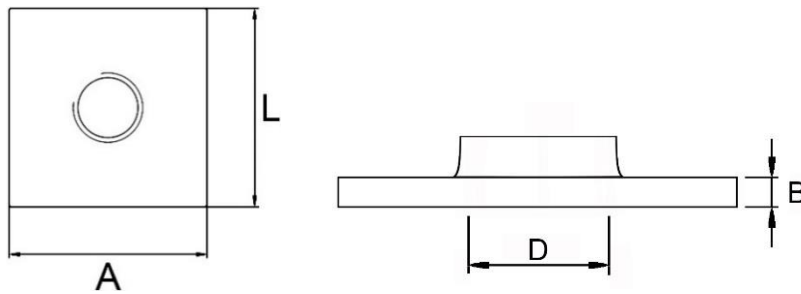

# Stainless Steel Threaded Welding Plate

**Material:** Stainless steel (AISI 304/A2, 1.4301).

<b>Part number:</b>	55010
<b>Plate size (A x L):</b>	50x50mm
<b>Thread size (D):</b>	M10
<b>Thickness (B):</b>	3mm
<b>Max load:</b>	180kg