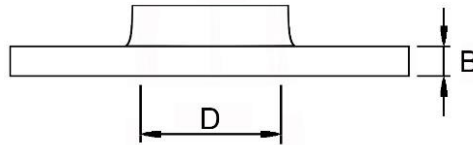

# Stainless Steel Threaded Welding Plate

**Material:** Stainless steel (AISI 304/A2, 1.4301).

<b>Part number:</b>	55012
<b>Plate size (A x L):</b>	50x50mm
<b>Thread size (D):</b>	M12
<b>Thickness (B):</b>	3mm
<b>Max load:</b>	240kg