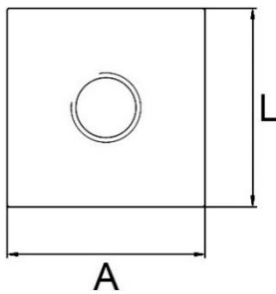

# Stainless Steel Threaded Welding Plate

**Material:** Stainless steel (AISI 304/A2, 1.4301).

<b>Part number:</b>	55012
<b>Plate size (A x L):</b>	50x50mm
<b>Thread size (D):</b>	M12
<b>Thickness (B):</b>	3mm
<b>Max load:</b>	240kg