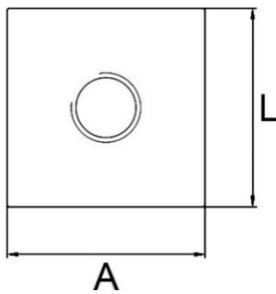

*"Experts in Specialist
Wheels & Tyres"*

PRODUCT INFORMATION

Stainless Steel Threaded Welding Plate

Material: Stainless steel (AISI 304/A2, 1.4301).

Part number:	55016
Plate size (A x L):	50x50mm
Thread size (D):	M16
Thickness (B):	4mm
Max load:	600kg