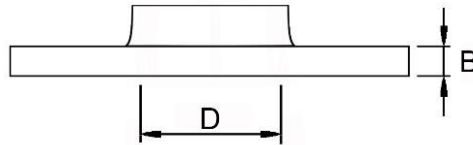

*"Experts in Specialist
Wheels & Tyres"*

PRODUCT INFORMATION

Stainless Steel Threaded Welding Plate

Material: Stainless steel (AISI 304/A2, 1.4301).

Part number:	55016
Plate size (A x L):	50x50mm
Thread size (D):	M16
Thickness (B):	4mm
Max load:	600kg