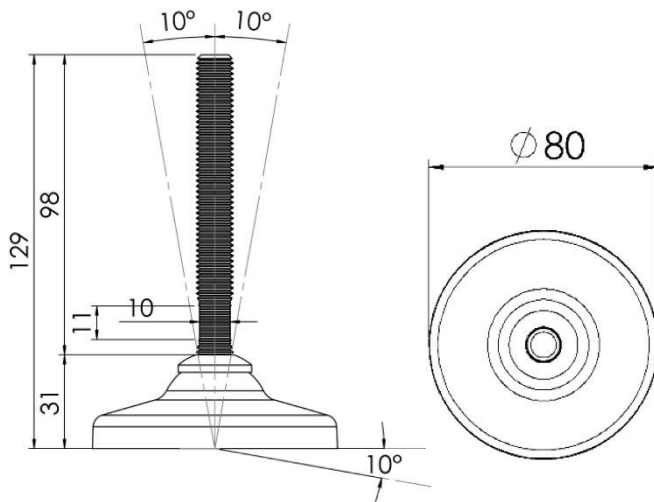

# Stainless steel thread plastic base

**Material:** Stainless steel thread (AISI 304/A2) on plastic base.

|                              |              |
|------------------------------|--------------|
| <b>Part number:</b>          | HPA80-12-100 |
| <b>Thread size:</b>          | M12          |
| <b>Total height:</b>         | 129mm        |
| <b>Thread length:</b>        | 98mm         |
| <b>Base height:</b>          | 31mm         |
| <b>Base diameter:</b>        | 80mm         |
| <b>Max recommended load:</b> | 1000kg       |