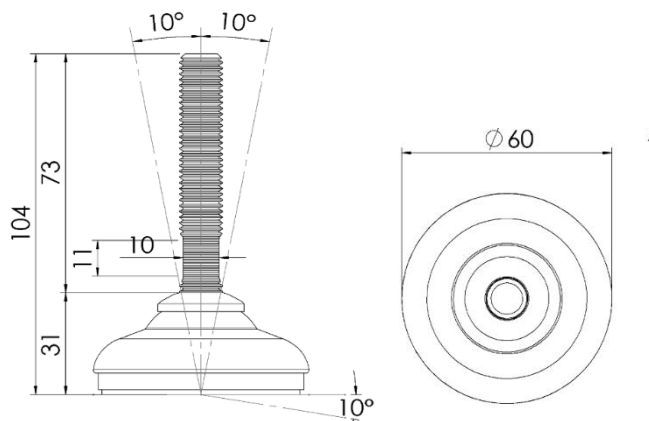

# Stainless steel thread plastic base

**Material:** Stainless steel thread (AISI 304/A2) on plastic base.

<b>Part number:</b>	HPA60-12-70
<b>Thread size:</b>	M12
<b>Total height:</b>	104mm
<b>Thread length:</b>	73mm
<b>Base height:</b>	31mm
<b>Base diameter:</b>	60mm
<b>Max recommended load:</b>	1500kg