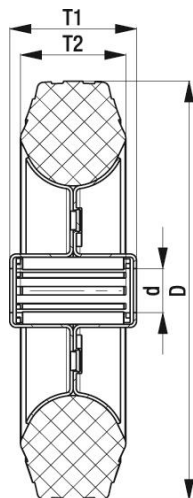

# Black Rubber Wheel

**Material:** Black solid standard rubber tyre on zinc plated pressed steel centre.

<b>Part number:</b>	798715
<b>Wheel diameter (D):</b>	80mm
<b>Tread width (T2):</b>	30mm
<b>Tread hardness:</b>	85° Shore A
<b>Wheel bearing:</b>	Roller bearing
<b>Wheel bore (d):</b>	14mm
<b>Hub length (T1):</b>	39mm
<b>Load capacity 3km/h:</b>	70kg
<b>Rolling resistance:</b>	Reasonable
<b>Operating noise:</b>	Very good
<b>Floor preservation:</b>	Very good