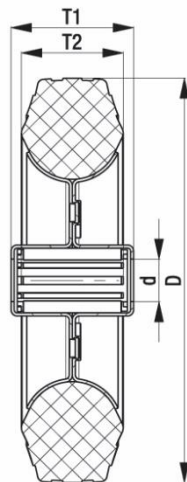

# Black Rubber Wheel

**Material:** Black solid standard rubber tyre on zinc plated pressed steel centre.

<b>Part number:</b>	798716
<b>Wheel diameter (D):</b>	100mm
<b>Tread width (T2):</b>	30mm
<b>Tread hardness:</b>	85° Shore A
<b>Wheel bearing:</b>	Roller bearing
<b>Wheel bore (d):</b>	14mm
<b>Hub length (T1):</b>	39mm
<b>Load capacity 3km/h:</b>	90kg
<b>Rolling resistance:</b>	Reasonable
<b>Operating noise:</b>	Very good
<b>Floor preservation:</b>	Very good