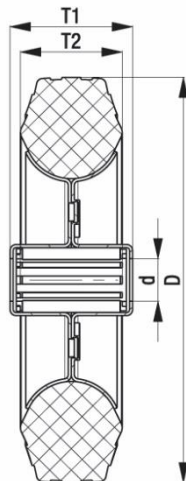

# Black Rubber Wheel

**Material:** Black solid standard rubber tyre on zinc plated pressed steel centre.

<b>Part number:</b>	798719
<b>Wheel diameter (D):</b>	160mm
<b>Tread width (T2):</b>	40mm
<b>Tread hardness:</b>	85° Shore A
<b>Wheel bearing:</b>	Roller bearing
<b>Wheel bore (d):</b>	20mm
<b>Hub length (T1):</b>	58mm
<b>Load capacity 3km/h:</b>	150kg
<b>Rolling resistance:</b>	Reasonable
<b>Operating noise:</b>	Very good
<b>Floor preservation:</b>	Very good