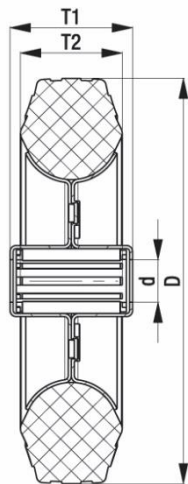

# Black Rubber Wheel

**Material:** Black solid standard rubber tyre on zinc plated pressed steel centre.

<b>Part number:</b>	156800
<b>Wheel diameter (D):</b>	200mm
<b>Tread width (T2):</b>	45mm
<b>Tread hardness:</b>	85° Shore A
<b>Wheel bearing:</b>	Roller bearing
<b>Wheel bore (d):</b>	25mm
<b>Hub length (T1):</b>	57mm
<b>Load capacity 3km/h:</b>	185kg
<b>Rolling resistance:</b>	Reasonable
<b>Operating noise:</b>	Very good
<b>Floor preservation:</b>	Very good