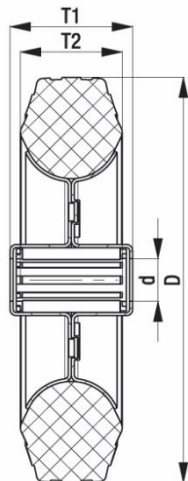

*"Experts in Specialist
Wheels & Tyres"*

PRODUCT INFORMATION

Black Rubber Wheel

Material: Black solid standard rubber tyre on zinc plated pressed steel centre.

Part number:	184200
Wheel diameter (D):	250mm
Tread width (T2):	50mm
Tread hardness:	85° Shore A
Wheel bearing:	Roller bearing
Wheel bore (d):	20mm
Hub length (T1):	57mm
Load capacity 3km/h:	210kg
Rolling resistance:	Reasonable
Operating noise:	Very good
Floor preservation:	Very good