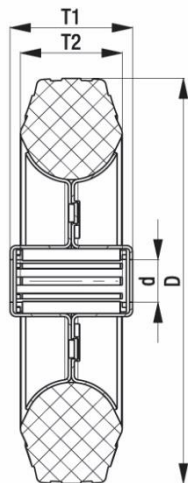

*"Experts in Specialist
Wheels & Tyres"*

PRODUCT INFORMATION

Black Rubber Wheel

Material: Black solid standard rubber tyre on zinc plated pressed steel centre.

Part number:	772555
Wheel diameter (D):	250mm
Tread width (T2):	50mm
Tread hardness:	85° Shore A
Wheel bearing:	Roller bearing
Wheel bore (d):	25mm
Hub length (T1):	57mm
Load capacity 3km/h:	210kg
Rolling resistance:	Reasonable
Operating noise:	Very good
Floor preservation:	Very good