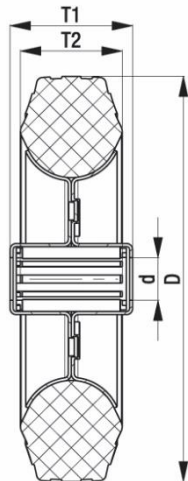

*"Experts in Specialist
Wheels & Tyres"*

PRODUCT INFORMATION

Black Rubber Wheel

Material: Black solid standard rubber tyre on zinc plated pressed steel centre.

Part number:	584490
Wheel diameter (D):	300mm
Tread width (T2):	60mm
Tread hardness:	85° Shore A
Wheel bearing:	Roller bearing
Wheel bore (d):	25mm
Hub length (T1):	50mm
Load capacity 3km/h:	300kg
Rolling resistance:	Reasonable
Operating noise:	Very good
Floor preservation:	Very good