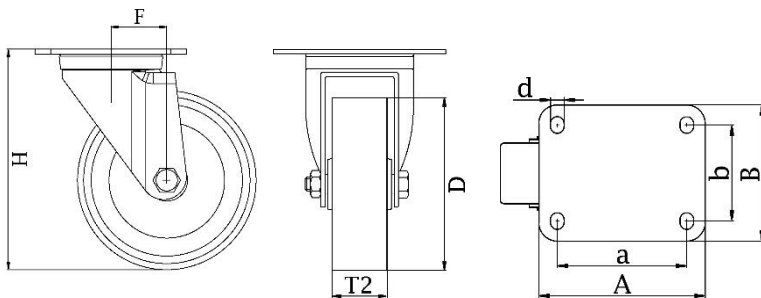

# 300 Series Top Plate Castor

**Material:** Zinc plated swivel bracket with top plate fitting. Wheel with black solid standard rubber tyre on zinc plated pressed steel centre.

<b>Part number:</b>	798669
<b>Wheel diameter (D):</b>	80mm
<b>Tread width (T2):</b>	30mm
<b>Tread hardness:</b>	85° Shore A
<b>Wheel bearing:</b>	Roller bearing
<b>Top plate size (AxB):</b>	100x80mm
<b>Fixing hole spacing (axb):</b>	80x60mm
<b>Fixing hole size (d):</b>	9mm
<b>Offset (F):</b>	35mm
<b>Overall height (H):</b>	111mm
<b>Load capacity 3km/h:</b>	70kg
<b>Rolling resistance:</b>	Reasonable
<b>Operating noise:</b>	Very good
<b>Floor preservation:</b>	Very good