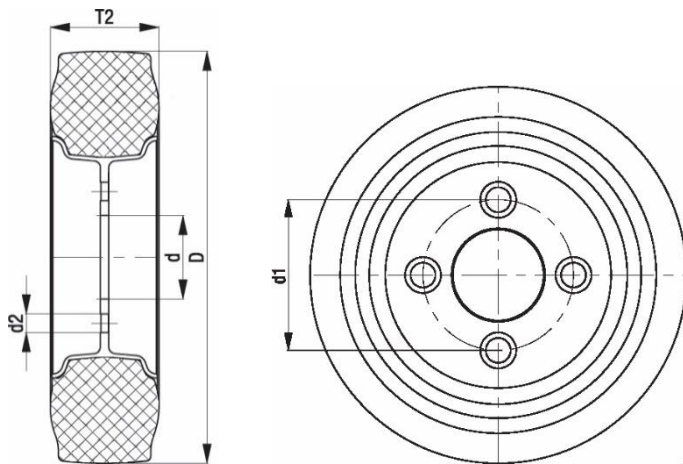

*"Experts in Specialist
Wheels & Tyres"*

PRODUCT INFORMATION

Black Rubber Wheel

Material: Black solid standard rubber tyre on white coloured pressed steel rim.

Part number:	284800
Wheel diameter (D):	400mm
Tread width (T2):	90mm
Tread hardness:	85° Shore A
Centre hole (d):	67mm
PCD (d1):	4 inches
Stud hole (d2):	12.5mm
Load capacity 3km/h:	500kg
Rolling resistance:	Reasonable
Operating noise:	Very good
Floor preservation:	Very good