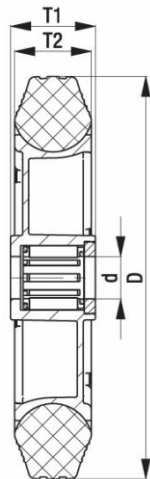

# Grey Rubber Wheel

**Material:** Grey solid standard rubber tyre on polypropylene centre.

<b>Part number:</b>	762473
<b>Wheel diameter (D):</b>	200mm
<b>Tread width (T2):</b>	47mm
<b>Tread hardness:</b>	85° Shore A
<b>Wheel bearing:</b>	Roller bearing
<b>Wheel bore (d):</b>	20mm
<b>Hub length (T1):</b>	60mm
<b>Load capacity 3km/h:</b>	205kg
<b>Rolling resistance:</b>	Reasonable
<b>Operating noise:</b>	Very good
<b>Floor preservation:</b>	Very good