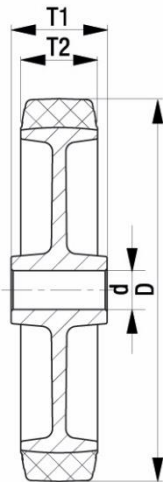

# Blue Elastic Rubber Wheel

**Material:** Blue solid elastic rubber tyre on nylon centre.

<b>Part number:</b>	753094
<b>Wheel diameter (D):</b>	80mm
<b>Tread width (T2):</b>	32mm
<b>Tread hardness:</b>	70° Shore A
<b>Wheel bearing:</b>	Plain bearing
<b>Wheel bore (d):</b>	12mm
<b>Hub length (T1):</b>	35mm
<b>Load capacity 3km/h:</b>	140kg
<b>Rolling resistance:</b>	Very good
<b>Operating noise:</b>	Very good
<b>Floor preservation:</b>	Very good