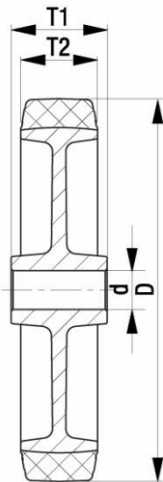

*"Experts in Specialist
Wheels & Tyres"*

PRODUCT INFORMATION

Blue Elastic Rubber Wheel

Material: Blue solid elastic rubber tyre on nylon centre.

Part number:	762468
Wheel diameter (D):	100mm
Tread width (T2):	36mm
Tread hardness:	70° Shore A
Wheel bearing:	Plain bearing
Wheel bore (d):	12mm
Hub length (T1):	44mm
Load capacity 3km/h:	150kg
Rolling resistance:	Very good
Operating noise:	Very good
Floor preservation:	Very good