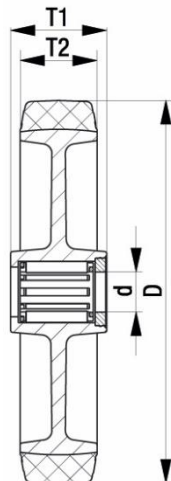

*"Experts in Specialist
Wheels & Tyres"*

PRODUCT INFORMATION

Blue Elastic Rubber Wheel

Material: Blue solid elastic rubber tyre on nylon centre.

Part number:	762467
Wheel diameter (D):	100mm
Tread width (T2):	36mm
Tread hardness:	70° Shore A
Wheel bearing:	Roller bearing
Wheel bore (d):	12mm
Hub length (T1):	40mm
Load capacity 3km/h:	150kg
Rolling resistance:	Very good
Operating noise:	Very good
Floor preservation:	Very good