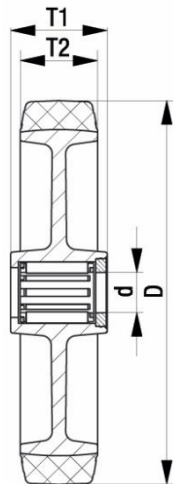

*"Experts in Specialist
Wheels & Tyres"*

PRODUCT INFORMATION

Blue Elastic Rubber Wheel

Material: Blue solid elastic rubber tyre on nylon centre.

Part number:	798863
Wheel diameter (D):	125mm
Tread width (T2):	36mm
Tread hardness:	70° Shore A
Wheel bearing:	Roller bearing
Wheel bore (d):	12mm
Hub length (T1):	44mm
Load capacity 3km/h:	200kg
Rolling resistance:	Very good
Operating noise:	Very good
Floor preservation:	Very good