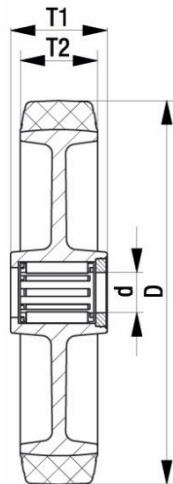

*"Experts in Specialist
Wheels & Tyres"*

PRODUCT INFORMATION

Blue Elastic Rubber Wheel

Material: Blue solid elastic rubber tyre on nylon centre.

Part number:	762476
Wheel diameter (D):	125mm
Tread width (T2):	36mm
Tread hardness:	70° Shore A
Wheel bearing:	Stainless roller bearing
Wheel bore (d):	12mm
Hub length (T1):	44mm
Load capacity 3km/h:	200kg
Rolling resistance:	Very good
Operating noise:	Very good
Floor preservation:	Very good