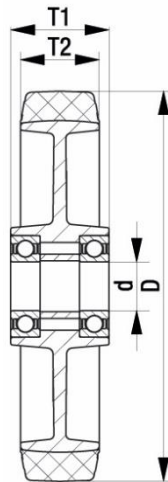

*"Experts in Specialist
Wheels & Tyres"*

PRODUCT INFORMATION

Blue Elastic Rubber Wheel

Material: Blue solid elastic rubber tyre on nylon centre.

Part number:	762466
Wheel diameter (D):	125mm
Tread width (T2):	50mm
Tread hardness:	70° Shore A
Wheel bearing:	Ball bearings
Wheel bore (d):	20mm
Hub length (T1):	56mm
Load capacity 3km/h:	250kg
Rolling resistance:	Very good
Operating noise:	Very good
Floor preservation:	Very good