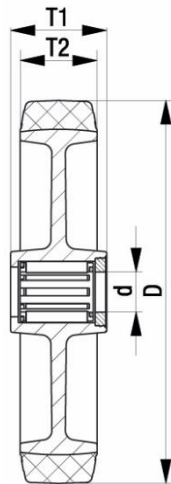

*"Experts in Specialist
Wheels & Tyres"*

PRODUCT INFORMATION

Blue Elastic Rubber Wheel

Material: Blue solid elastic rubber tyre on nylon centre.

Part number:	762465
Wheel diameter (D):	160mm
Tread width (T2):	46mm
Tread hardness:	70° Shore A
Wheel bearing:	Roller bearing
Wheel bore (d):	20mm
Hub length (T1):	60mm
Load capacity 3km/h:	350kg
Rolling resistance:	Very good
Operating noise:	Very good
Floor preservation:	Very good