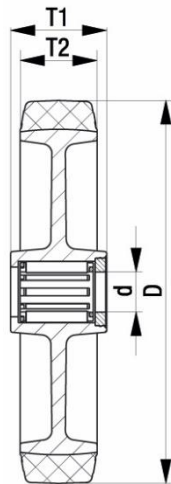

*"Experts in Specialist
Wheels & Tyres"*

PRODUCT INFORMATION

Blue Elastic Rubber Wheel

Material: Blue solid elastic rubber tyre on nylon centre.

Part number:	762474
Wheel diameter (D):	160mm
Tread width (T2):	46mm
Tread hardness:	70° Shore A
Wheel bearing:	Stainless roller bearing
Wheel bore (d):	20mm
Hub length (T1):	60mm
Load capacity 3km/h:	350kg
Rolling resistance:	Very good
Operating noise:	Very good
Floor preservation:	Very good