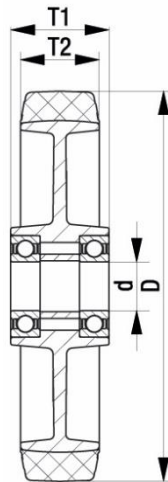

# Blue Elastic Rubber Wheel

**Material:** Blue solid elastic rubber tyre on nylon centre.

<b>Part number:</b>	762464
<b>Wheel diameter (D):</b>	160mm
<b>Tread width (T2):</b>	42mm
<b>Tread hardness:</b>	70° Shore A
<b>Wheel bearing:</b>	Ball bearings
<b>Wheel bore (d):</b>	20mm
<b>Hub length (T1):</b>	60mm
<b>Load capacity 3km/h:</b>	350kg
<b>Rolling resistance:</b>	Very good
<b>Operating noise:</b>	Very good
<b>Floor preservation:</b>	Very good