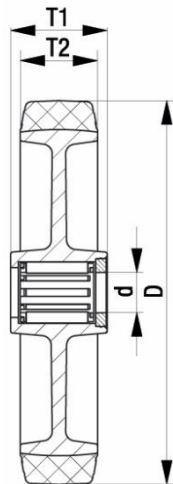

# Blue Elastic Rubber Wheel

**Material:** Blue solid elastic rubber tyre on nylon centre.

<b>Part number:</b>	762462
<b>Wheel diameter (D):</b>	200mm
<b>Tread width (T2):</b>	46mm
<b>Tread hardness:</b>	70° Shore A
<b>Wheel bearing:</b>	Roller bearing
<b>Wheel bore (d):</b>	20mm
<b>Hub length (T1):</b>	60mm
<b>Load capacity 3km/h:</b>	400kg
<b>Rolling resistance:</b>	Very good
<b>Operating noise:</b>	Very good
<b>Floor preservation:</b>	Very good