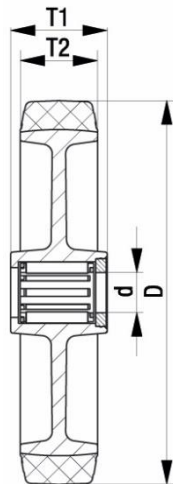

# Blue Elastic Rubber Wheel

**Material:** Blue solid elastic rubber tyre on nylon centre.

<b>Part number:</b>	762475
<b>Wheel diameter (D):</b>	200mm
<b>Tread width (T2):</b>	46mm
<b>Tread hardness:</b>	70° Shore A
<b>Wheel bearing:</b>	Stainless roller bearing
<b>Wheel bore (d):</b>	20mm
<b>Hub length (T1):</b>	60mm
<b>Load capacity 3km/h:</b>	400kg
<b>Rolling resistance:</b>	Very good
<b>Operating noise:</b>	Very good
<b>Floor preservation:</b>	Very good