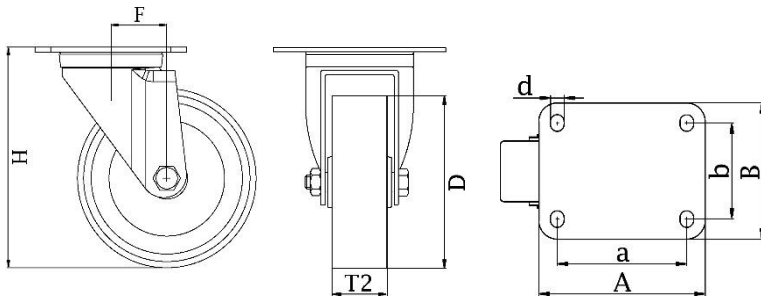

*"Experts in Specialist
Wheels & Tyres"*

PRODUCT INFORMATION

322 Series Top Plate Castor

Material: Zinc plated swivel bracket with top plate fitting. Wheel with blue solid elastic rubber tyre on nylon centre.

Part number:	200800
Wheel diameter (D):	125mm
Tread width (T2):	36mm
Tread hardness:	70° Shore A
Wheel bearing:	Roller bearing
Top plate size (AxB):	106x86mm
Fixing hole spacing (axb):	80x60mm
Fixing hole size (d):	9mm
Offset (F):	39mm
Overall height (H):	154mm
Load capacity 3km/h:	200kg
Rolling resistance:	Very good
Operating noise:	Very good
Floor preservation:	Very good