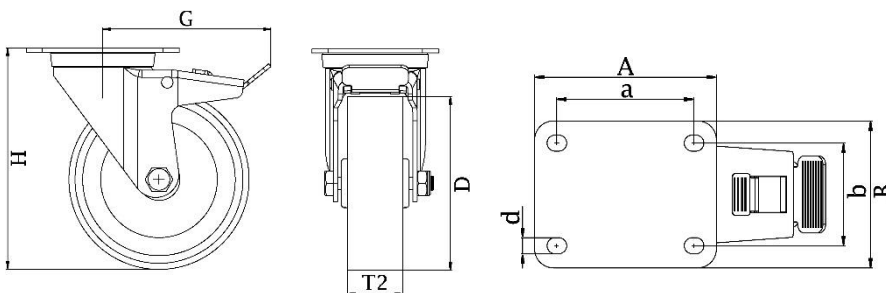

# 322 Series Top Plate Castor

**Material:** Zinc plated swivel/brake bracket with top plate fitting. Wheel with blue solid elastic rubber tyre on nylon centre.

<b>Part number:</b>	201000
<b>Wheel diameter (D):</b>	125mm
<b>Tread width (T2):</b>	36mm
<b>Tread hardness:</b>	70° Shore A
<b>Wheel bearing:</b>	Roller bearing
<b>Top plate size (AxB):</b>	106x86mm
<b>Fixing hole spacing (axb):</b>	80x60mm
<b>Fixing hole size (d):</b>	9mm
<b>Brake pedal radius (G):</b>	112mm
<b>Overall height (H):</b>	154mm
<b>Load capacity 3km/h:</b>	200kg
<b>Rolling resistance:</b>	Very good
<b>Operating noise:</b>	Very good
<b>Floor preservation:</b>	Very good