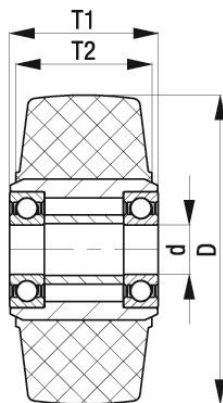

*"Experts in Specialist
Wheels & Tyres"*

PRODUCT INFORMATION

Black Elastic Rubber Wheel

Material: Black solid elastic rubber tyre on nylon centre.

Part number:	343400
Wheel diameter (D):	125mm
Tread width (T2):	50mm
Tread hardness:	65° Shore A
Wheel bearing:	Ball bearings
Wheel bore (d):	20mm
Hub length (T1):	60mm
Load capacity 3km/h:	320kg
Rolling resistance:	Very good
Operating noise:	Very good
Floor preservation:	Very good