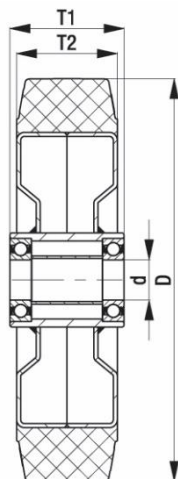

*"Experts in Specialist
Wheels & Tyres"*

PRODUCT INFORMATION

Black Elastic Rubber Wheel

Material: Black solid elastic rubber tyre on welded steel centre.

Part number:	344200
Wheel diameter (D):	160mm
Tread width (T2):	50mm
Tread hardness:	65° Shore A
Wheel bearing:	Ball bearings
Wheel bore (d):	20mm
Hub length (T1):	60mm
Load capacity 3km/h:	450kg
Rolling resistance:	Very good
Operating noise:	Very good
Floor preservation:	Very good