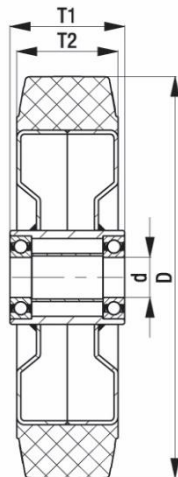

*"Experts in Specialist
Wheels & Tyres"*

PRODUCT INFORMATION

Black Elastic Rubber Wheel

Material: Black solid elastic rubber tyre on welded steel centre.

Part number:	345900
Wheel diameter (D):	200mm
Tread width (T2):	50mm
Tread hardness:	65° Shore A
Wheel bearing:	Ball bearings
Wheel bore (d):	20mm
Hub length (T1):	60mm
Load capacity 3km/h:	600kg
Rolling resistance:	Very good
Operating noise:	Very good
Floor preservation:	Very good