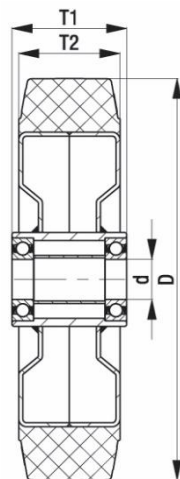

# Black Elastic Rubber Wheel

**Material:** Black solid elastic rubber tyre on welded steel centre.

<b>Part number:</b>	310540
<b>Wheel diameter (D):</b>	200mm
<b>Tread width (T2):</b>	80mm
<b>Tread hardness:</b>	65° Shore A
<b>Wheel bearing:</b>	Ball bearings
<b>Wheel bore (d):</b>	25mm
<b>Hub length (T1):</b>	90mm
<b>Load capacity 3km/h:</b>	850kg
<b>Rolling resistance:</b>	Very good
<b>Operating noise:</b>	Very good
<b>Floor preservation:</b>	Very good