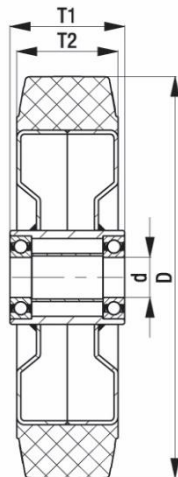

*"Experts in Specialist
Wheels & Tyres"*

PRODUCT INFORMATION

Black Elastic Rubber Wheel

Material: Black solid elastic rubber tyre on welded steel centre.

Part number:	347500
Wheel diameter (D):	250mm
Tread width (T2):	60mm
Tread hardness:	65° Shore A
Wheel bearing:	Ball bearings
Wheel bore (d):	25mm
Hub length (T1):	70mm
Load capacity 3km/h:	850kg
Rolling resistance:	Very good
Operating noise:	Very good
Floor preservation:	Very good