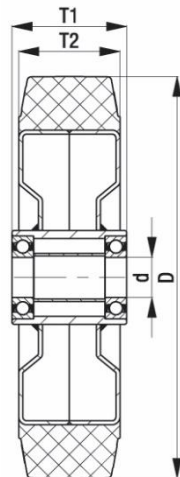

*"Experts in Specialist
Wheels & Tyres"*

PRODUCT INFORMATION

Black Elastic Rubber Wheel

Material: Black solid elastic rubber tyre on welded steel centre.

Part number:	437520
Wheel diameter (D):	250mm
Tread width (T2):	80mm
Tread hardness:	65° Shore A
Wheel bearing:	Ball bearings
Wheel bore (d):	25mm
Hub length (T1):	90mm
Load capacity 3km/h:	1000kg
Rolling resistance:	Very good
Operating noise:	Very good
Floor preservation:	Very good