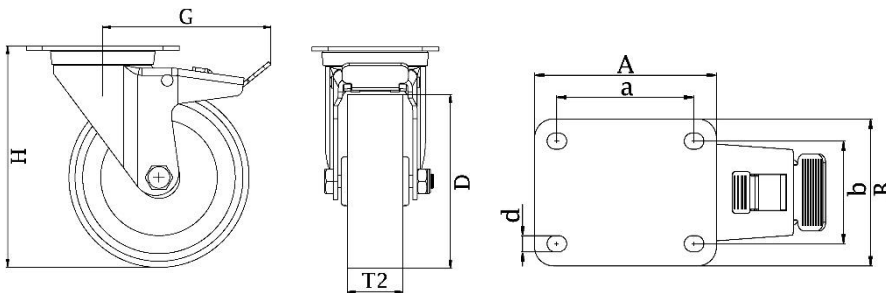

# 322 Series Top Plate Castor

**Material:** Zinc plated swivel/brake bracket with top plate fitting. Wheel with grey thermoplastic polyurethane tread on nylon centre.

<b>Part number:</b>	22102B
<b>Wheel diameter (D):</b>	100mm
<b>Tread width (T2):</b>	36mm
<b>Tread hardness:</b>	98° Shore A
<b>Wheel bearing:</b>	Roller bearing
<b>Top plate size (AxB):</b>	106x86mm
<b>Fixing hole spacing (axb):</b>	80x60mm
<b>Fixing hole size (d):</b>	9mm
<b>Brake pedal radius (G):</b>	119mm
<b>Overall height (H):</b>	129mm
<b>Load capacity 3km/h:</b>	200kg
<b>Rolling resistance:</b>	Very good
<b>Operating noise:</b>	Good
<b>Floor preservation:</b>	Good