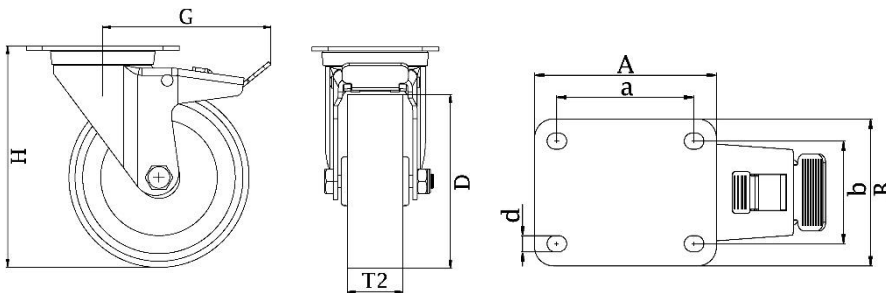

# 322 Series Top Plate Castor

**Material:** Zinc plated swivel/brake bracket with top plate fitting. Wheel with grey thermoplastic polyurethane tread on nylon centre.

<b>Part number:</b>	22127B
<b>Wheel diameter (D):</b>	125mm
<b>Tread width (T2):</b>	38mm
<b>Tread hardness:</b>	98° Shore A
<b>Wheel bearing:</b>	Roller bearing
<b>Top plate size (AxB):</b>	106x86mm
<b>Fixing hole spacing (axb):</b>	80x60mm
<b>Fixing hole size (d):</b>	9mm
<b>Brake pedal radius (G):</b>	112mm
<b>Overall height (H):</b>	154mm
<b>Load capacity 3km/h:</b>	250kg
<b>Rolling resistance:</b>	Very good
<b>Operating noise:</b>	Good
<b>Floor preservation:</b>	Good