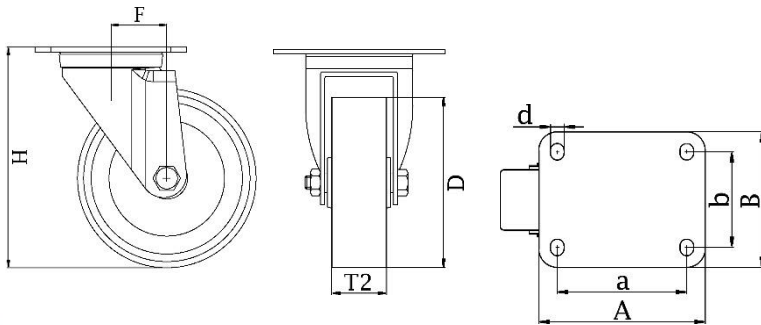

# 800 Series Top Plate Castor

**Material:** Zinc plated swivel bracket with top plate fitting. Wheel with red thermoplastic polyurethane tread on nylon centre.

<b>Part number:</b>	410006
<b>Wheel diameter (D):</b>	125mm
<b>Tread width (T2):</b>	45mm
<b>Tread hardness:</b>	98° Shore A
<b>Wheel bearing:</b>	Ball bearings
<b>Top plate size (AxB):</b>	135x110mm
<b>Fixing hole spacing (axb):</b>	105x75-80mm
<b>Fixing hole size (d):</b>	11mm
<b>Offset (F):</b>	50mm
<b>Overall height (H):</b>	178mm
<b>Load capacity 3km/h:</b>	500kg
<b>Rolling resistance:</b>	Very good
<b>Operating noise:</b>	Good
<b>Floor preservation:</b>	Good