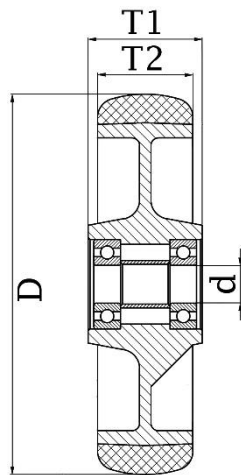

*"Experts in Specialist
Wheels & Tyres"*

PRODUCT INFORMATION

Polyurethane Wheel

Material: Green convex elastic polyurethane tread on cast iron centre.

Part number:	460028
Wheel diameter (D):	200mm
Tread width (T2):	50mm
Tread hardness:	83° Shore A
Wheel bearing:	Ball bearings
Wheel bore (d):	20mm
Hub length (T1):	60mm
Load capacity 3km/h:	700kg
Rolling resistance:	Very good
Operating noise:	Very good
Floor preservation:	Very good