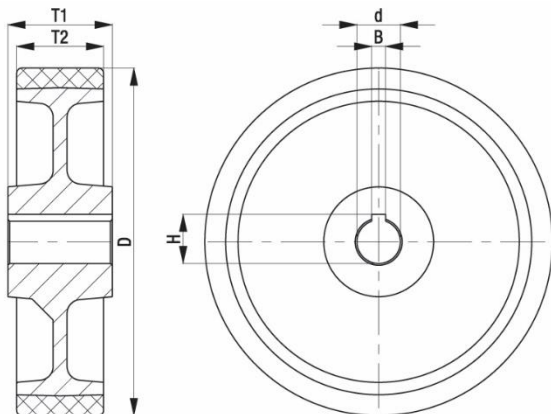

# Polyurethane Wheel

**Material:** Brown polyurethane tread on cast iron centre, with keyway

|                               |               |
|-------------------------------|---------------|
| <b>Part number:</b>           | 754420        |
| <b>Wheel diameter (D):</b>    | 125mm         |
| <b>Tread width (T2):</b>      | 40mm          |
| <b>Tread hardness:</b>        | 92° Shore A   |
| <b>Wheel bearing:</b>         | Plain bearing |
| <b>Wheel bore (d):</b>        | 25mm H7       |
| <b>Hub groove length (B):</b> | 8mm JS9       |
| <b>Hub groove height (H):</b> | 28,3mm        |
| <b>Hub length (T1):</b>       | 40mm          |
| <b>Load capacity 3km/h:</b>   | 400kg         |
| <b>Rolling resistance:</b>    | Very good     |
| <b>Operating noise:</b>       | Good          |
| <b>Floor preservation:</b>    | Good          |