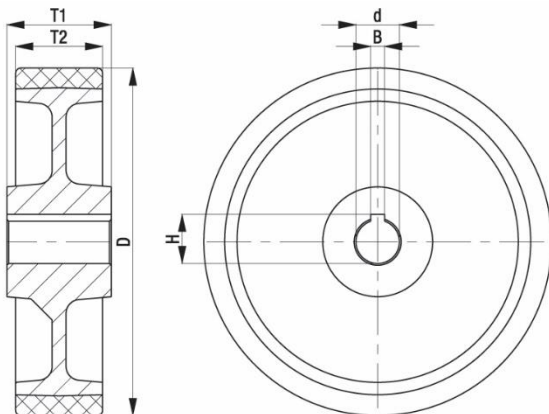

*"Experts in Specialist
Wheels & Tyres"*

PRODUCT INFORMATION

Polyurethane Wheel

Material: Brown polyurethane tread on cast iron centre, with keyway

Part number:	459735
Wheel diameter (D):	140mm
Tread width (T2):	50mm
Tread hardness:	92° Shore A
Wheel bearing:	Plain bearing
Wheel bore (d):	25mm H7
Hub groove length (B):	8mm JS9
Hub groove height (H):	28,3mm
Hub length (T1):	60mm
Load capacity 3km/h:	600kg
Rolling resistance:	Very good
Operating noise:	Good
Floor preservation:	Good