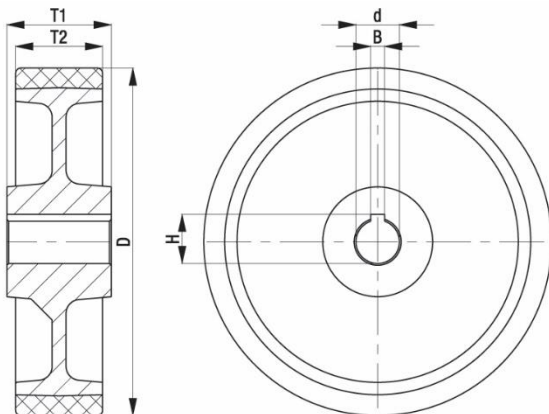

*"Experts in Specialist
Wheels & Tyres"*

PRODUCT INFORMATION

Polyurethane Wheel

Material: Brown polyurethane tread on cast iron centre, with keyway.

Part number:	471490
Wheel diameter (D):	200mm
Tread width (T2):	80mm
Tread hardness:	92° Shore A
Wheel bearing:	Plain bearing
Wheel bore (d):	50mm H7
Hub groove length (B):	14mm JS9
Hub groove height (H):	53,8mm
Hub length (T1):	80mm
Load capacity 3km/h:	1400kg
Rolling resistance:	Very good
Operating noise:	Good
Floor preservation:	Good