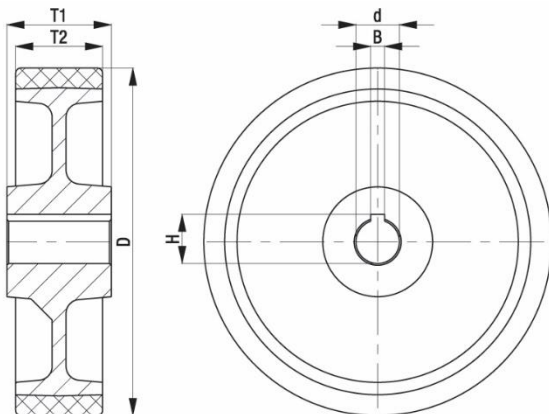

*“Experts in Specialist
Wheels & Tyres”*

PRODUCT INFORMATION

Polyurethane Wheel

Material: Brown polyurethane tread on cast iron centre, with keyway.

Part number:	462465
Wheel diameter (D):	300mm
Tread width (T2):	80mm
Tread hardness:	92° Shore A
Wheel bearing:	Plain bearing
Wheel bore (d):	40mm H7
Hub groove length (B):	12mm JS9
Hub groove height (H):	43,3mm
Hub length (T1):	80mm
Load capacity 3km/h:	2100kg
Rolling resistance:	Very good
Operating noise:	Good
Floor preservation:	Good