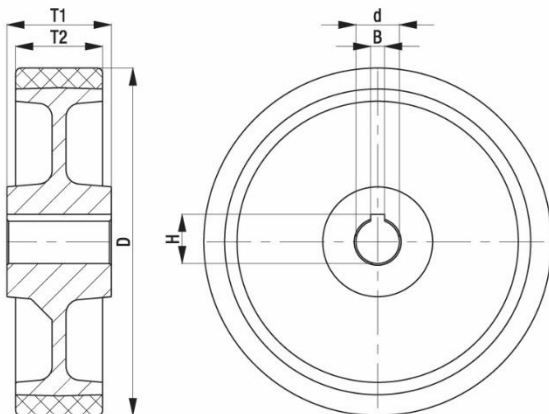

# Polyurethane Wheel

**Material:** Brown polyurethane tread on cast iron centre, with keyway.

<b>Part number:</b>	462473
<b>Wheel diameter (D):</b>	300mm
<b>Tread width (T2):</b>	80mm
<b>Tread hardness:</b>	92° Shore A
<b>Wheel bearing:</b>	Plain bearing
<b>Wheel bore (d):</b>	50mm H7
<b>Hub groove length (B):</b>	14mm JS9
<b>Hub groove height (H):</b>	53.8mm
<b>Hub length (T1):</b>	80mm
<b>Load capacity 3km/h:</b>	2100kg
<b>Rolling resistance:</b>	Very good
<b>Operating noise:</b>	Good
<b>Floor preservation:</b>	Good