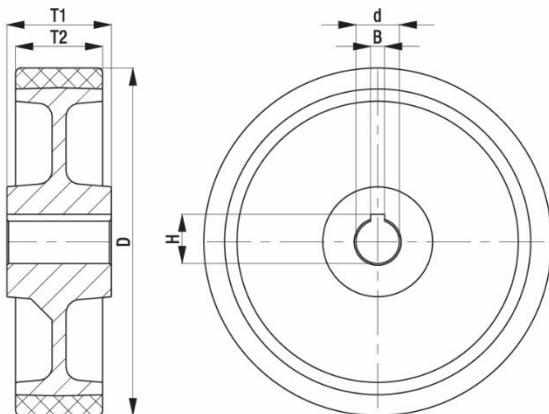

*"Experts in Specialist
Wheels & Tyres"*

PRODUCT INFORMATION

Polyurethane Wheel

Material: Brown polyurethane tread on cast iron centre, with keyway.

Part number:	459941
Wheel diameter (D):	300mm
Tread width (T2):	100mm
Tread hardness:	92° Shore A
Wheel bearing:	Plain bearing
Wheel bore (d):	50mm H7
Hub groove length (B):	14mm JS9
Hub groove height (H):	53.8mm
Hub length (T1):	100mm
Load capacity 3km/h:	2700kg
Rolling resistance:	Very good
Operating noise:	Good
Floor preservation:	Good