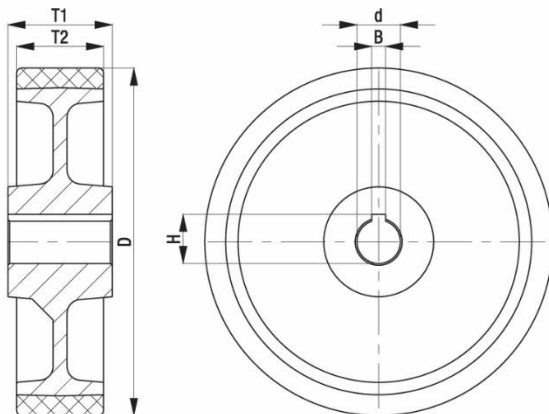

*"Experts in Specialist
Wheels & Tyres"*

PRODUCT INFORMATION

Polyurethane Wheel

Material: Brown polyurethane tread on cast iron centre, with keyway.

Part number:	459990
Wheel diameter (D):	400mm
Tread width (T2):	80mm
Tread hardness:	92° Shore A
Wheel bearing:	Plain bearing
Wheel bore (d):	50mm H7
Hub groove length (B):	14mm JS9
Hub groove height (H):	53.8mm
Hub length (T1):	80mm
Load capacity 3km/h:	2800kg
Rolling resistance:	Very good
Operating noise:	Good
Floor preservation:	Good